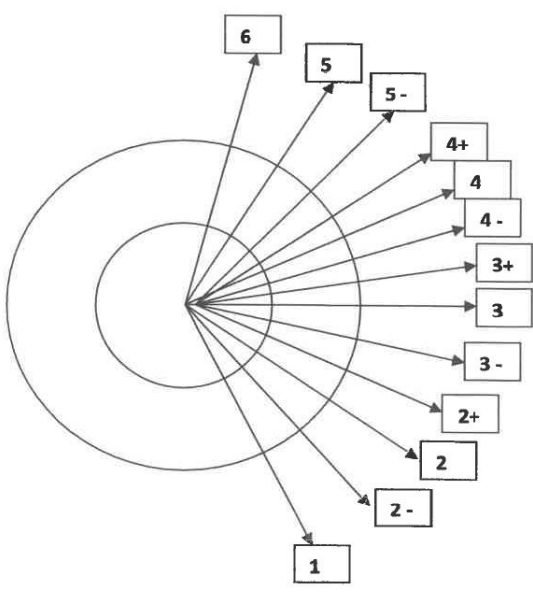

69

RALLY COSTA BRAVA

GIRONA, 19-20 NOV 2021

Augmentative page

Page Down

LEFT = I
RIGHT = D

1,2,3,4,5,6 = Curve degree, see diagram

10,15,20,30,40,50,80,100 = meters between curves (Situation)

MAS = More open curve ⊕

MENOS = More closed curve ⊖

LONG = *h* VERY LONG = *Me* LITTLE LONG = *ph* BRIDGE = *Q*

SHORT = *q* DOUBLE = *x2* CUT = *X* SLIPS = *PAT*

ATTENTION = *∅* INSIDE = *INT.* EXTERIOR = *EXT* AT THE BOTTOM = *f*

BRAKE = *if!* LATE = *t* LITTLE LATE = *pt*

CREST = *∧* CLOSES = *>* OPENS = *<* IN = *6* SING = *↑*

BY = Curve closely followed by another FOR = Curve followed by another

READ VERY OFTEN = Yellow underline Km = Green color

ATTENTION = Orange color

DEGREE SCHEME:

#RallyCostaBrava www.RallyClassics.org