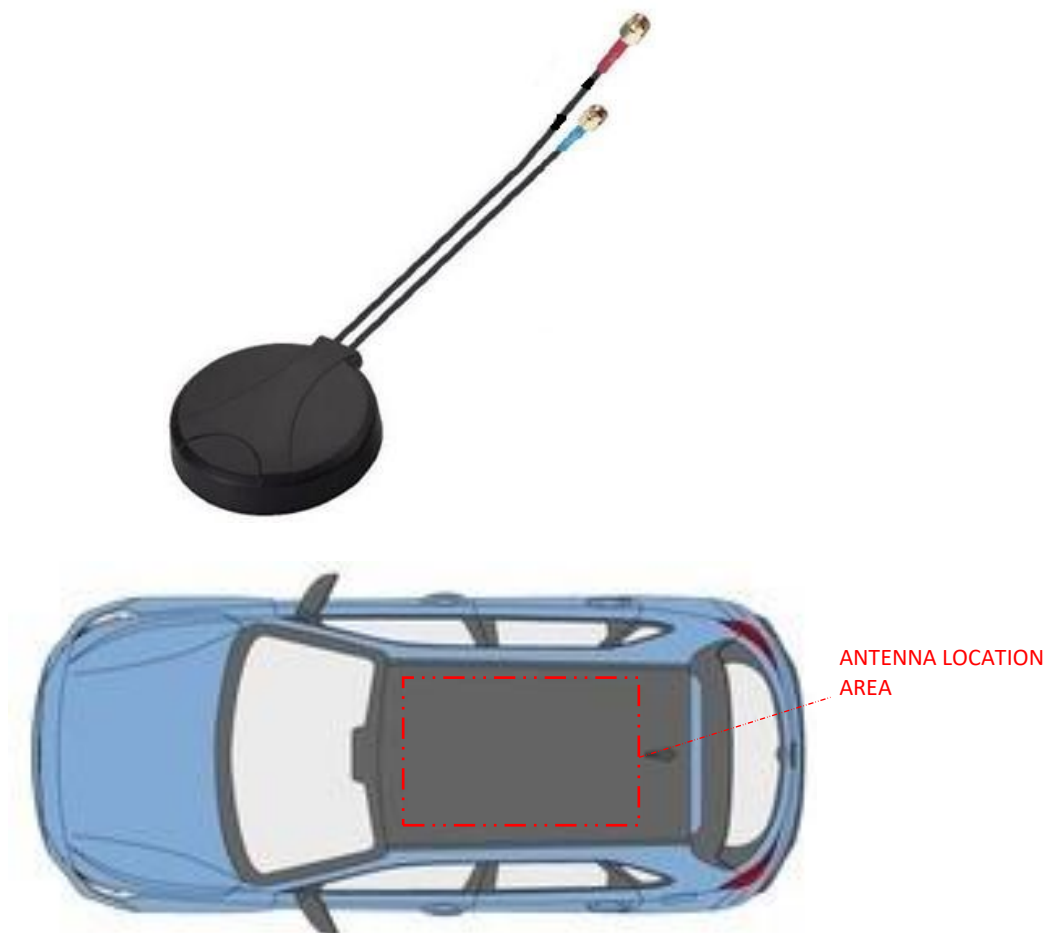

- **Main device power cable. Ref. AKS 4070**

- Automotive connectors kit. Ref. AKS 4066

ELECTRICAL CONNECTION DIAGRAM:

Main device:

The device supplied by Al Kamel Systems must be powered from the vehicle battery. The voltage must be between 9V and 15V. It is strictly forbidden to install any switch or circuit breaker between the equipment and the battery, the power supply must be direct and only interrupted by the Master Switch of the vehicle.

DEVICES LOCATION:

MAIN DEVICE:

The main device will be installed by a person from Al Kamel Systems in the support installed in the central area of the passenger compartment, near the control panel or dashboard as shown in the photograph. The device must be visible to both crew members, so that the information or messages on the main screen can be read. It can be fixed with screw or Velcro.

External Antenna:

The DUAL antenna (GPS and LTE) will have to be installed outside the vehicle (magnetic antenna), specifically on the roof. The location on the outside in contact with the body helps to improve the reception of the signal received by the vehicle. Extensions of two meters are also supplied for a better installation.