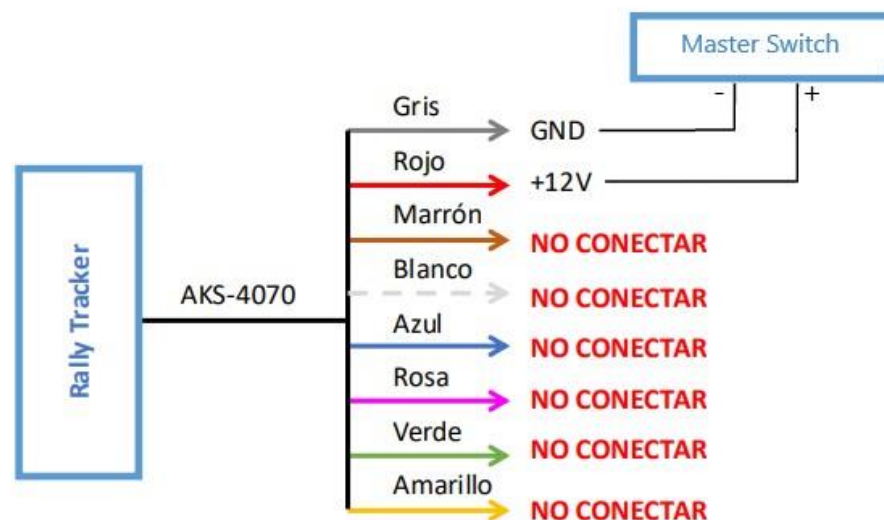

- **Dual Antenna GPS (blue) + LTE (red).**

- **Extension wire 2 meters. From GPS antenna to Main device (Blue). Ref. AKS 4063**

- **Extension wire 2 meters. From LTE Antenna to main device (Yellow). Ref. AKS 4064**

- **Main device power cable. Ref. AKS 4070**

- Automotive connectors kit. Ref. AKS 4066

ELECTRICAL CONNECTION DIAGRAM:

Main device:

The device supplied by Al Kamel Systems must be powered from the vehicle battery. The voltage must be between 9V and 15V. It is strictly forbidden to install any switch or circuit breaker between the equipment and the battery, the power supply must be direct and only interrupted by the Master Switch of the vehicle.

DEVICES LOCATION:

MAIN DEVICE:

The main device will be installed by a person from Al Kamel Systems in the support installed in the central area of the passenger compartment, near the control panel or dashboard as shown in the photograph. The device must be visible to both crew members, so that the information or messages on the main screen can be read. It can be fixed with screw or Velcro.

External Antenna:

The DUAL antenna (GPS and LTE) will have to be installed outside the vehicle (magnetic antenna), specifically on the roof. The location on the outside in contact with the body helps to improve the reception of the signal received by the vehicle. Extensions of two meters are also supplied for a better installation.